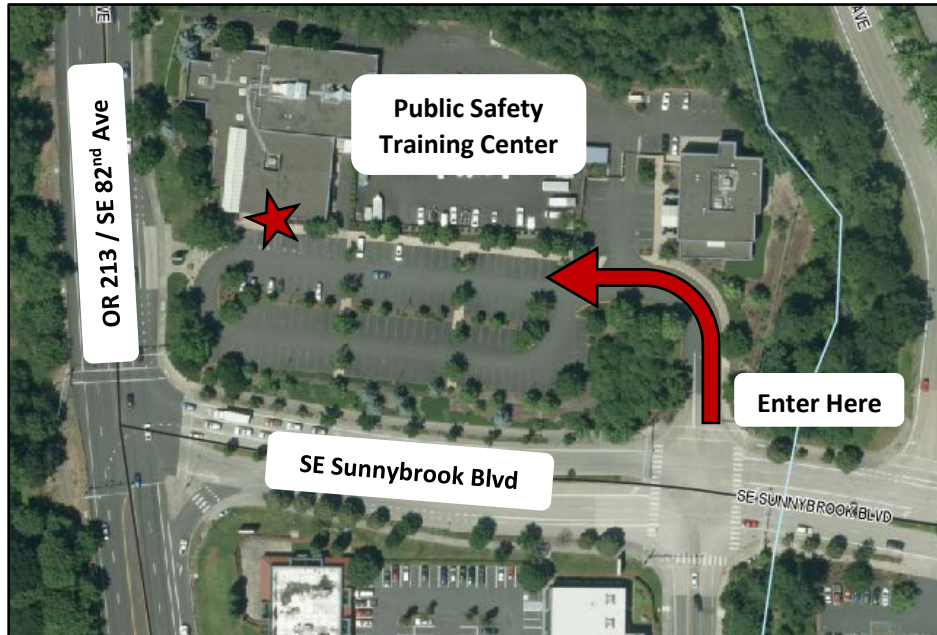

Directions to NCPRD Board of Directors Meetings

Clackamas County Public Safety Training Center
12700 SE 82nd Ave, Clackamas, OR 97015

FROM THE MILWAUKIE AREA

Take OR 224 East toward Clackamas/Estacada
Take the SE Lake Road exit toward SE Harmony Road
Turn left onto SE Lake Road
Continue straight onto SE Harmony Road
Turn right to stay on SE Harmony Road
Turn right onto OR 213 / SE 82nd Ave
Turn left into the Public Safety Training Center parking lot

FROM THE HAPPY VALLEY AREA

Take SE Sunnyside Road West toward Clackamas Town Center
Turn left on OR 213 / SE 82nd Ave
Turn left on SE Sunnybrook Blvd
Turn left into the Public Safety Training Center parking lot

FROM PORTLAND

Take I-205 South toward Oregon City
Take Exit 14 toward Sunnyside Rd/Sunnybrook Blvd
Turn right at the second intersection onto SE Sunnybrook Blvd
Turn right into the Public Safety Training Center parking lot

FROM OREGON CITY

Take I-205 North toward the Portland Airport
Take Exit 14 toward Sunnyside Rd/Sunnybrook Blvd
Turn left at the first intersection onto SE Sunnybrook Blvd
Turn right into the Public Safety Training Center parking lot