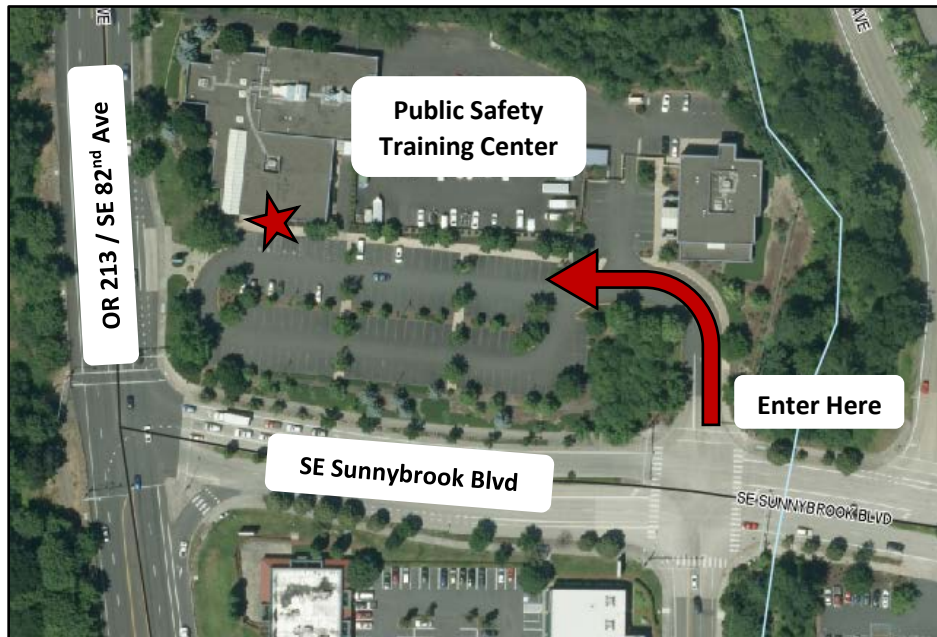

Directions to NCPRD Board of Directors Meetings

Clackamas County Public Safety Training Center

12700 SE 82nd Ave, Clackamas, OR 97015

FROM THE MILWAUKIE AREA

Take OR 224 East toward Clackamas/Estacada
Take the SE Lake Road exit toward SE Harmony Road
Turn left onto SE Lake Road
Continue straight onto SE Harmony Road
Turn right to stay on SE Harmony Road
Turn right onto OR 213 / SE 82nd Ave
Turn left into the Public Safety Training Center parking lot

FROM THE HAPPY VALLEY AREA

Take SE Sunnyside Road West toward Clackamas Town Center
Turn left on OR 213 / SE 82nd Ave
Turn left on SE Sunnybrook Blvd
Turn left into the Public Safety Training Center parking lot

FROM PORTLAND

Take I-205 South toward Oregon City
Take Exit 14 toward Sunnyside Rd/Sunnybrook Blvd
Turn right at the second intersection onto SE Sunnybrook Blvd
Turn right into the Public Safety Training Center parking lot

FROM OREGON CITY

Take I-205 North toward the Portland Airport
Take Exit 14 toward Sunnyside Rd/Sunnybrook Blvd
Turn left at the first intersection onto SE Sunnybrook Blvd
Turn right into the Public Safety Training Center parking lot