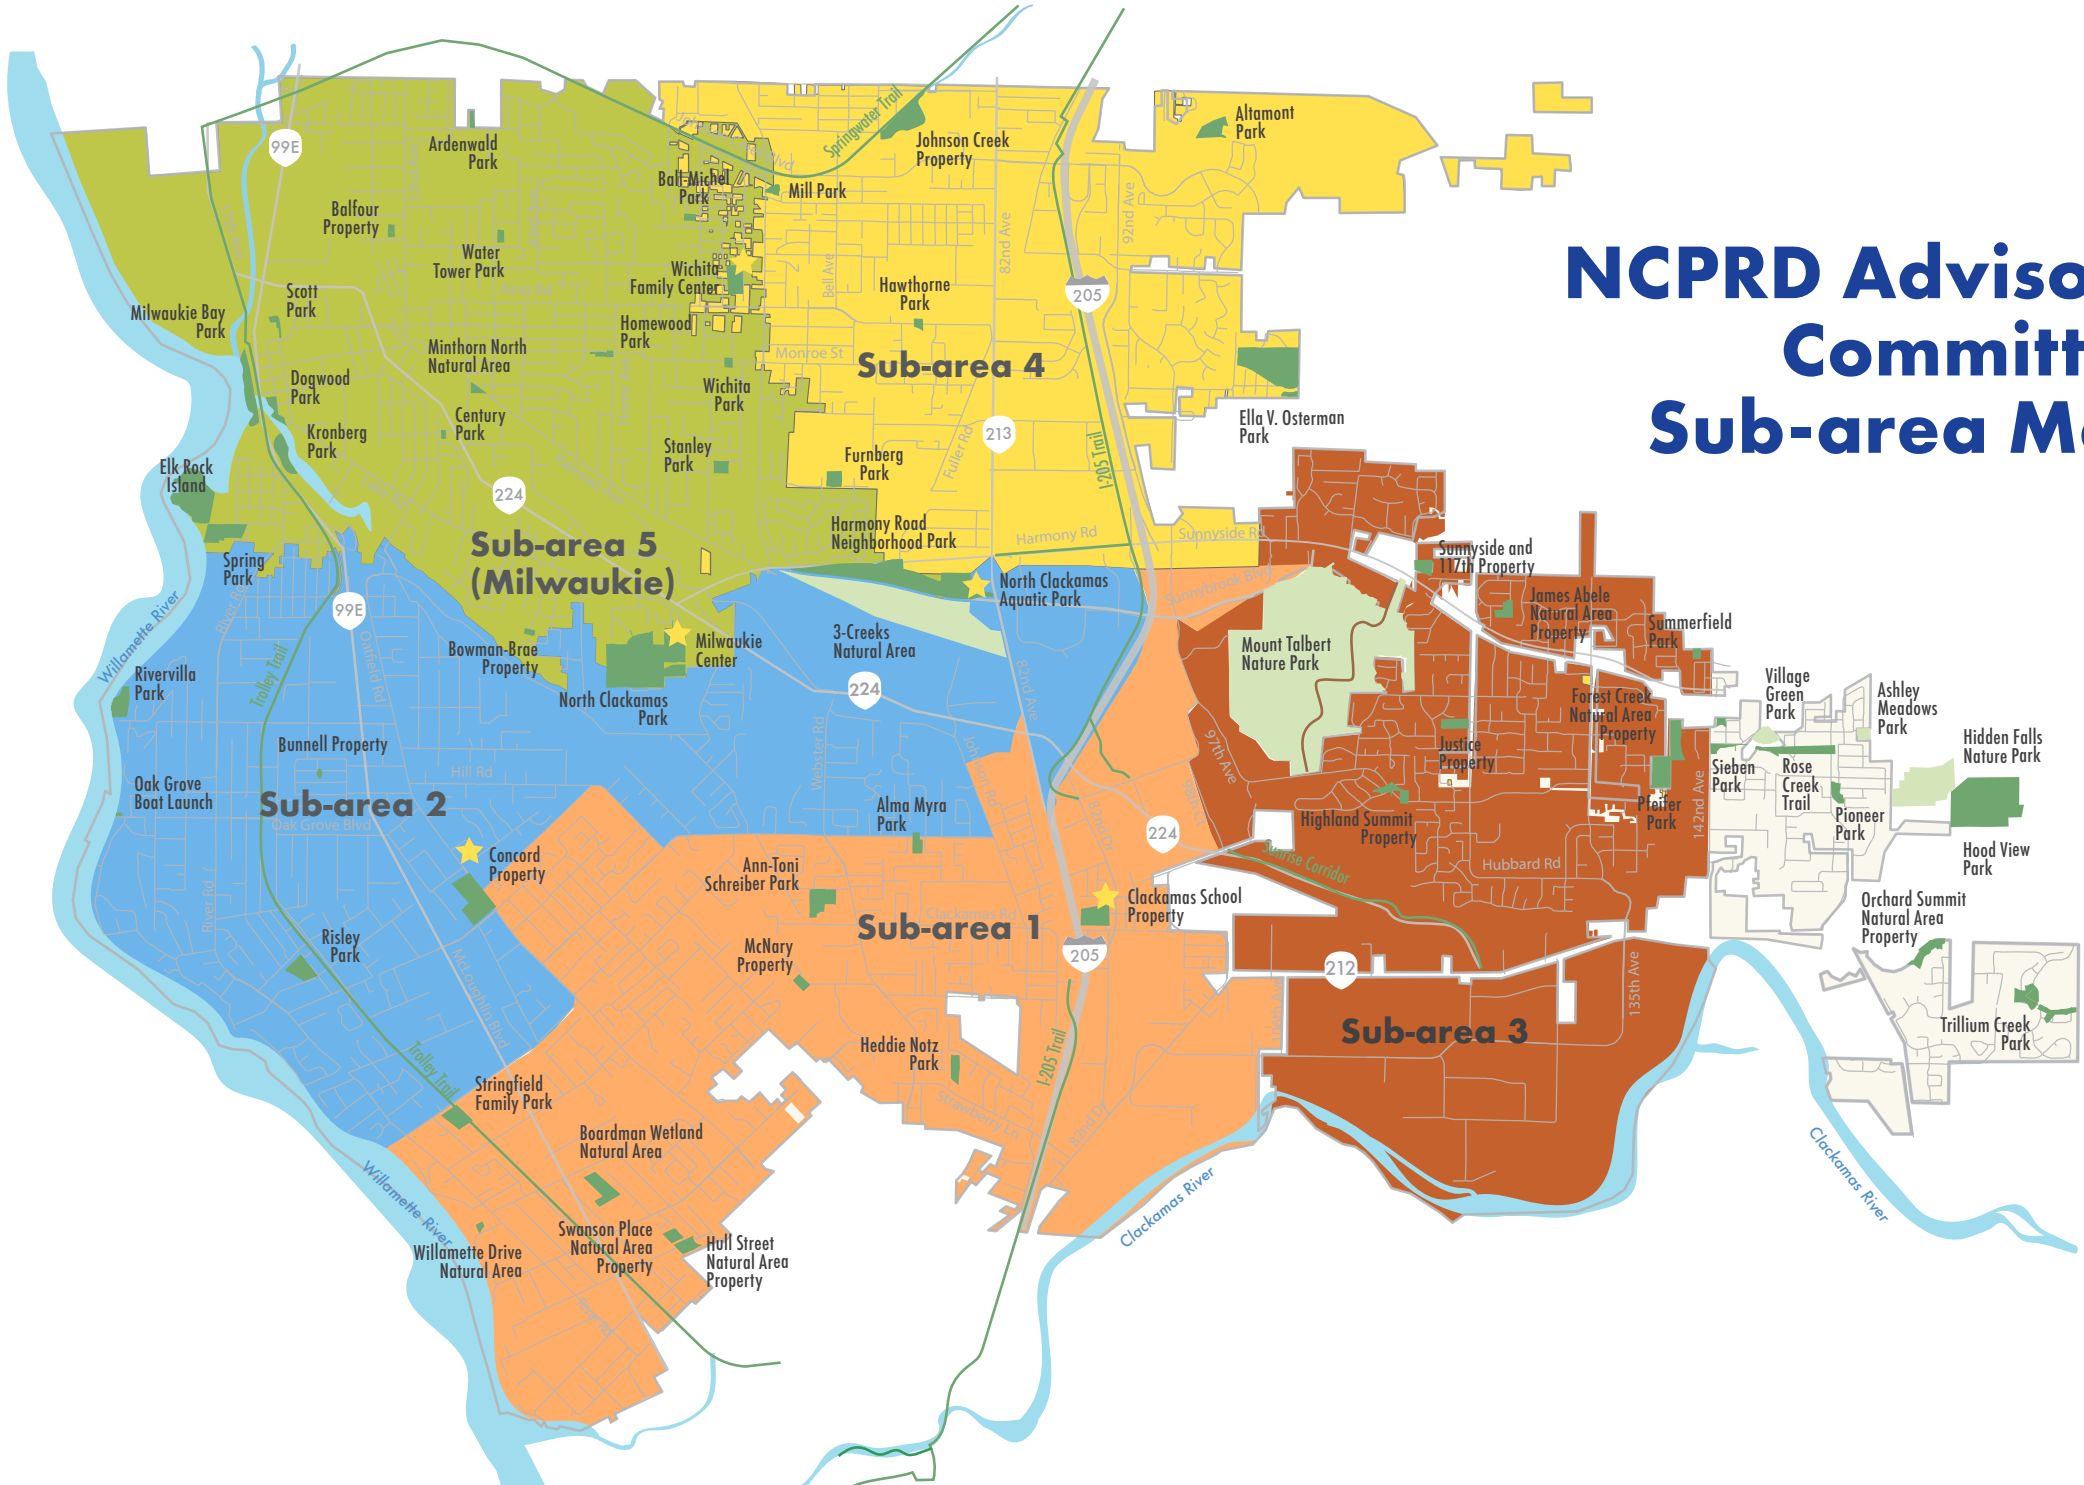

N CPRD Advisory Committee Sub-area Map

LEGEND

-  N CPRD owned and/or managed facilities
-  N CPRD owned and/or managed sites
-  Non-N CPRD owned and/or managed sites
-  N CPRD boundary
-  Existing multi-use trail
-  Existing pedestrian trail

DAC Sub-Areas

-  Sub-area 1
-  Sub-area 2
-  Sub-area 3
-  Sub-area 4
-  Sub-area 5 (Milwaukie)