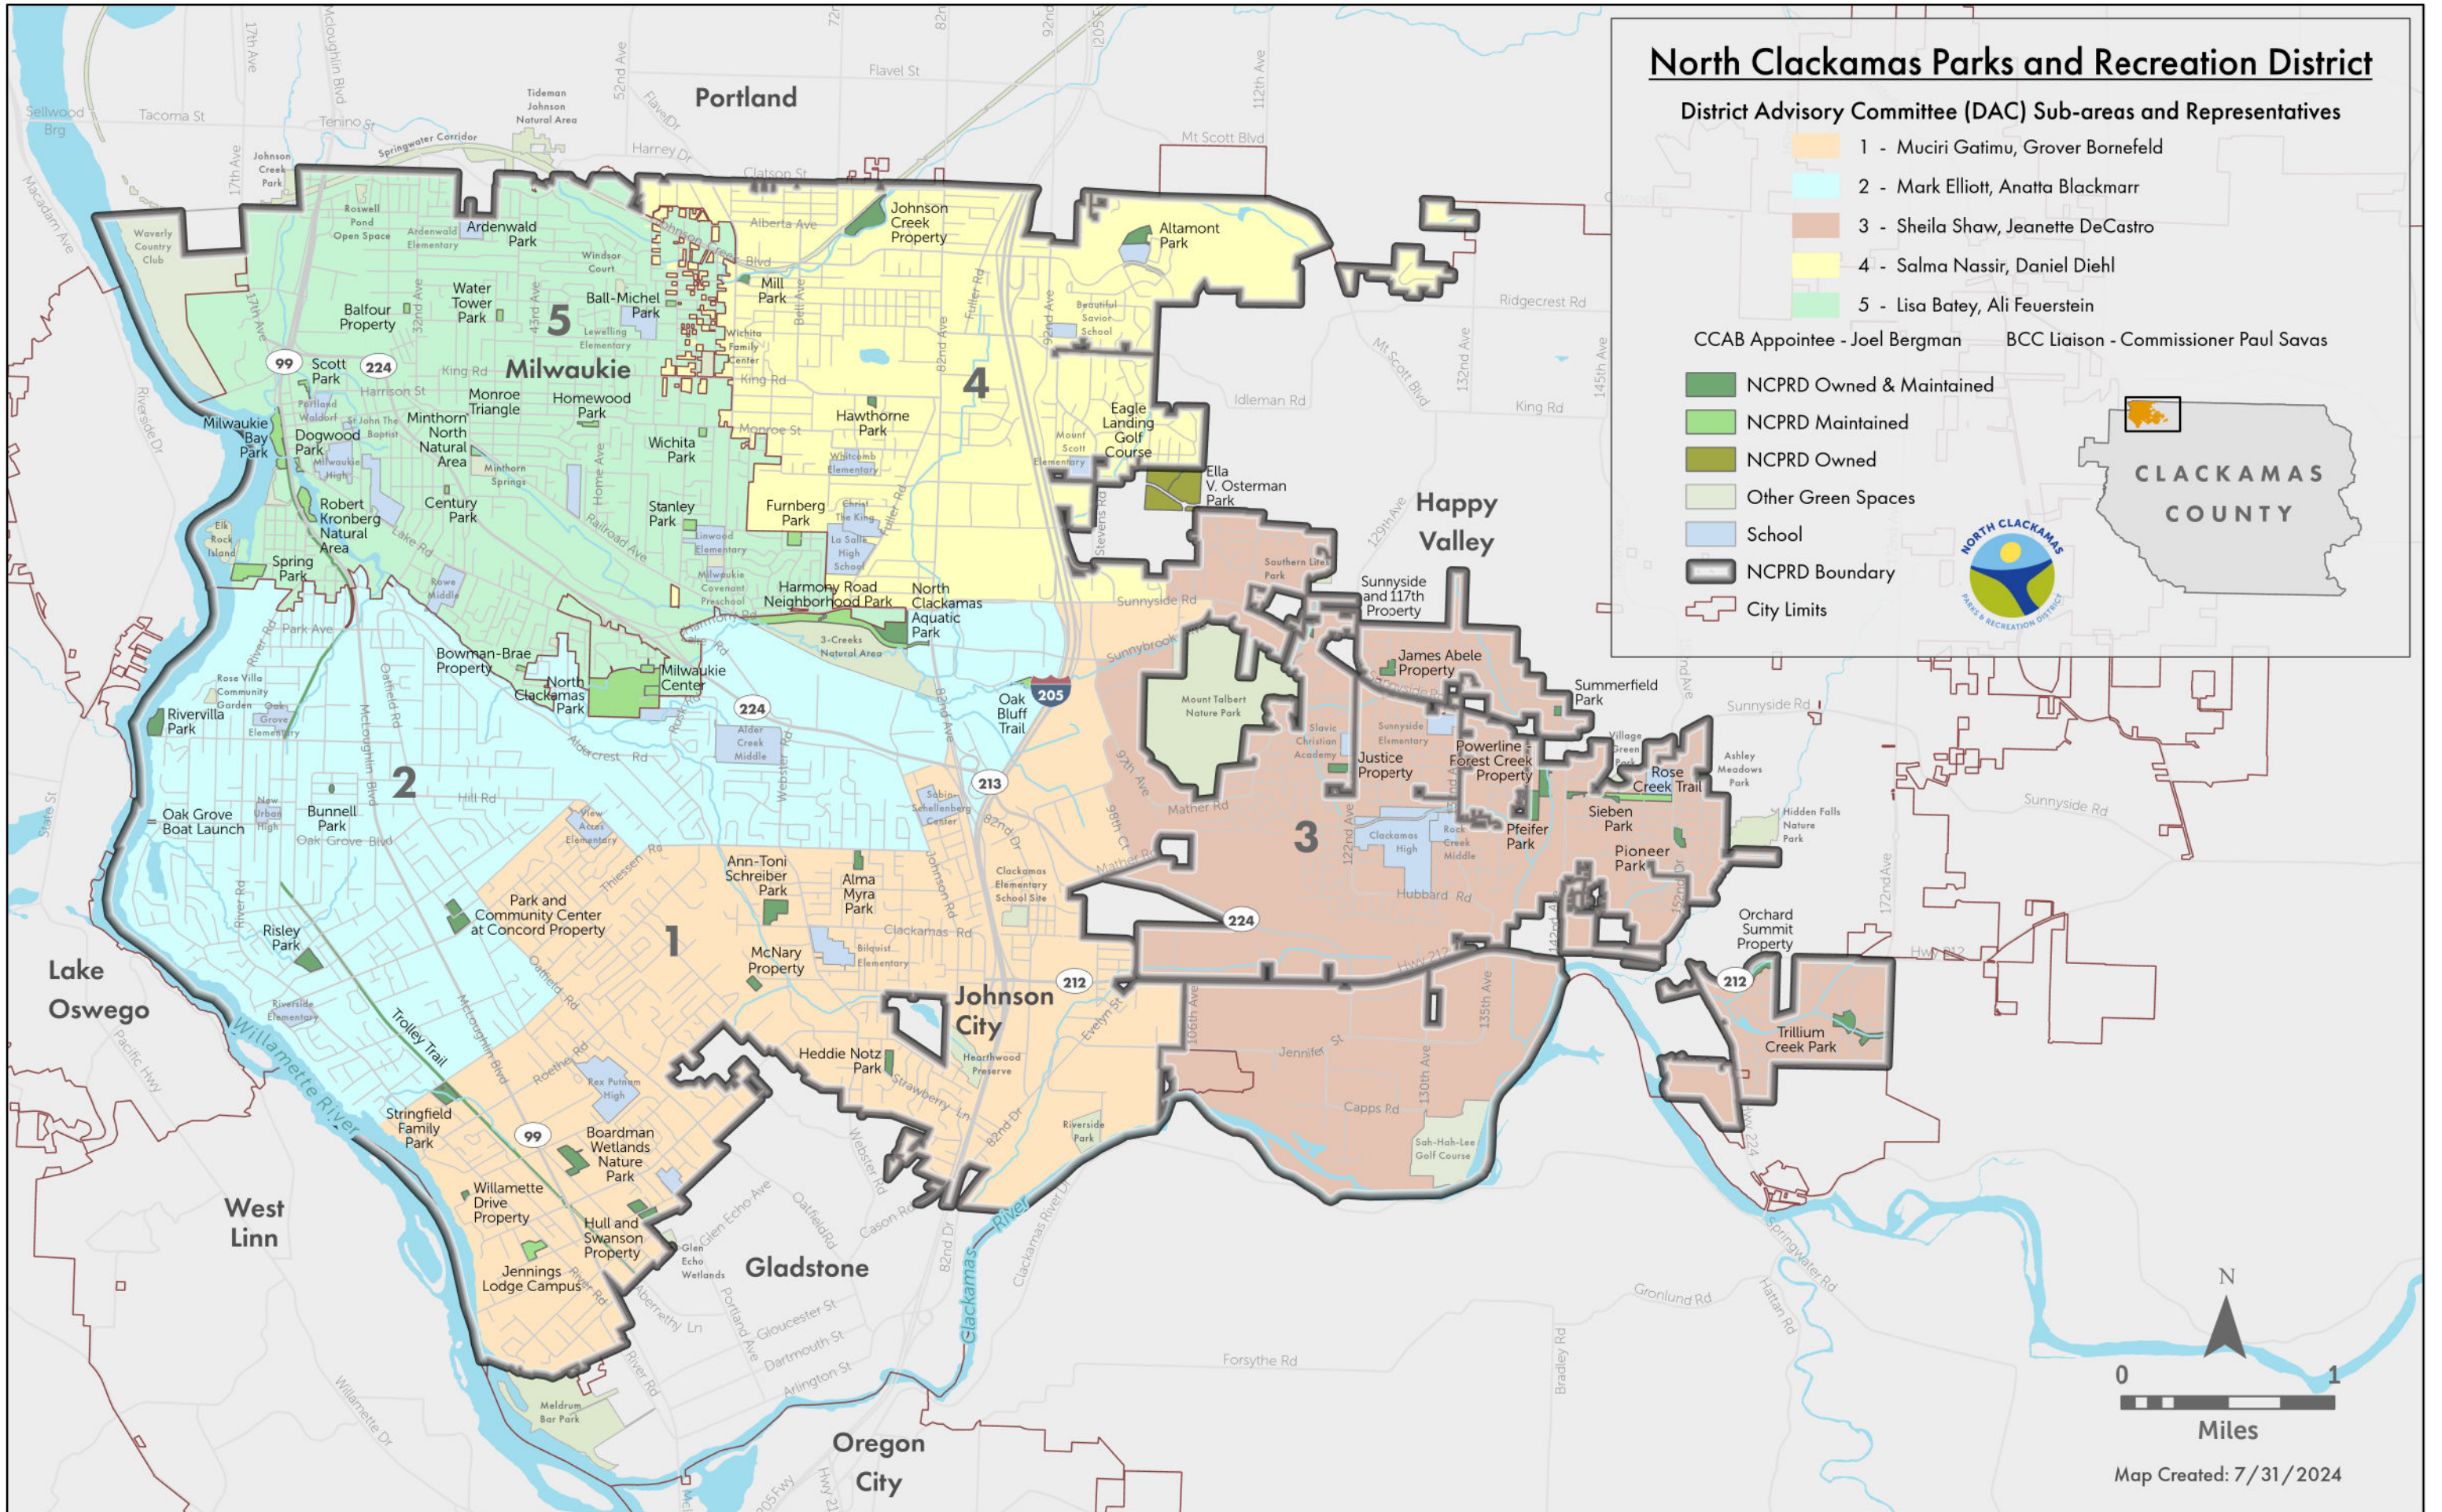

North Clackamas Parks and Recreation District

District Advisory Committee (DAC) Sub-areas and Representatives

- 1 - Muciri Gatimu, Grover Bornefeld
- 2 - Mark Elliott, Anatta Blackmarr
- 3 - Sheila Shaw, Jeanette DeCastro
- 4 - Salma Nassir, Daniel Diehl
- 5 - Lisa Batey, Ali Feuerstein

CCAB Appointee - Joel Bergman BCC Liaison - Commissioner Paul Savas

- NCPRD Owned & Maintained
- NCPRD Maintained
- NCPRD Owned
- Other Green Spaces
- School
- NCPRD Boundary
- City Limits

Map Created: 7/31/2024